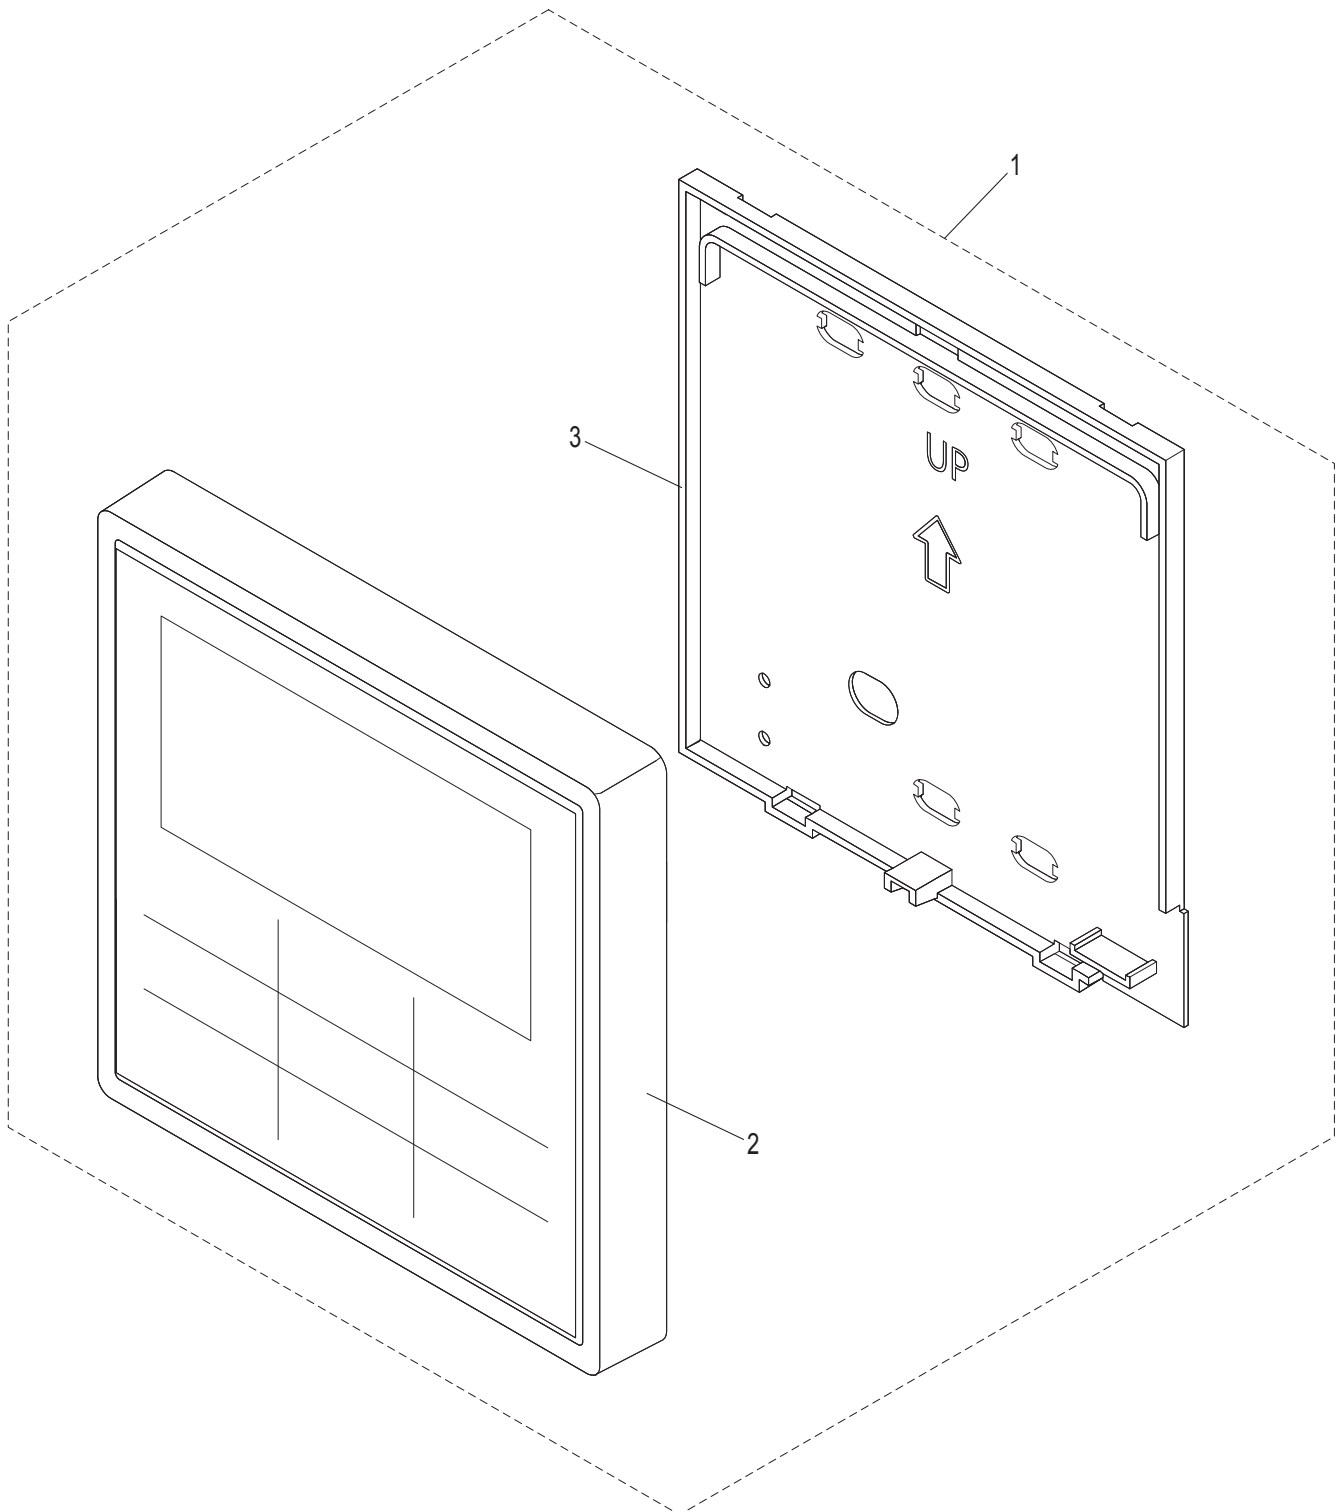

REFERENCE No.PL 834722

— CONTENTS —

	Model No.	Page
CONTROL EQUIPMENT	CZ-RTC5	1

ATTENTION!

To ensure correct parts supply, please let us know the following,

Part No. when you make service parts order:

CZ-RTC5

1.Part No. 2.Description 3.Q'ty 4.Volts-Hz-Ph 5.Product Model No. High-spec Wired Remote Controller

KeyNo.	Part No.	Description	Model Number	Q'ty	Reference No.
1 *	CV6233324319	Remote Control Switch		1	8FA0005119600
2	CV6233324326	Cover,Elec.Component Box		1	8540530493700
3	CV6233313450	Cover,Elec.Component Box		1	8540530492400
	CV6233312187	Operation Manual (CD)		1	8140523016900
	CV6233323466	Quick Reference		1	8546460933101
	CV6233323473	Installation Instructions		1	8546436985601