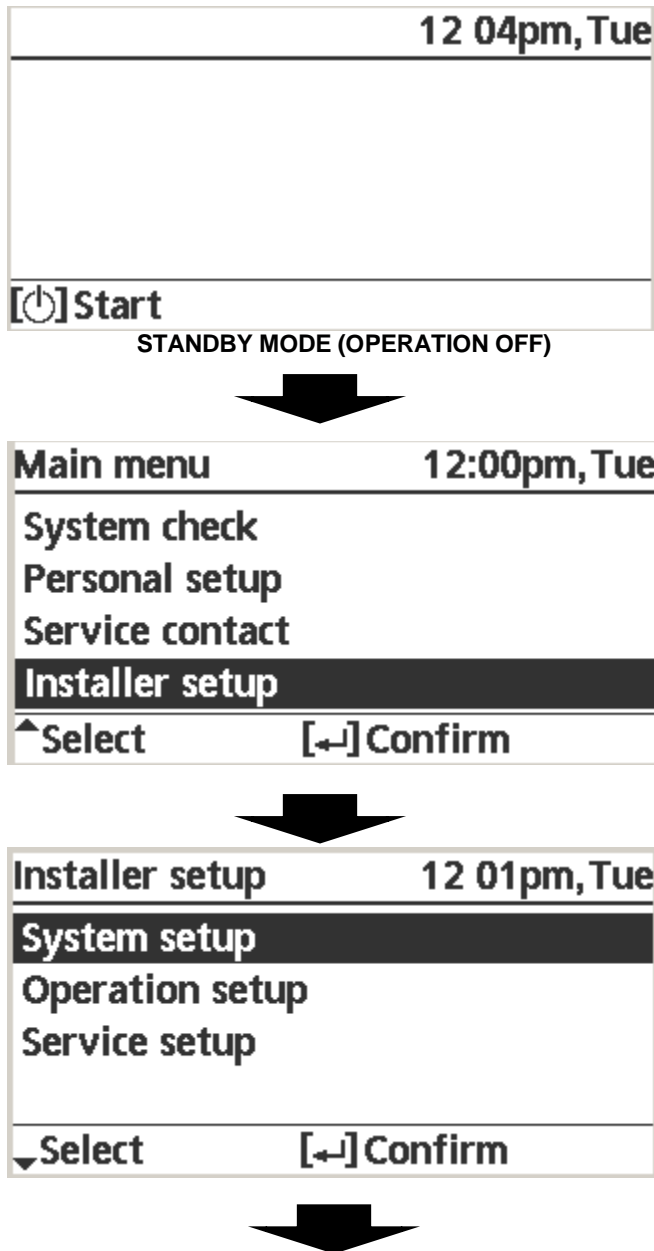

1. Background

Bivalent connection enables an extra heat source such as a boiler to be used for heating and tank modes to support the heat pump's capacity during low temperature conditions.

Parallel and alternative bivalent connection modes do not require buffer tank connection to be set in the system setup, but buffer tank connection **MUST** be set to YES for the advanced parallel bivalent mode.

2. Advance Parallel Bivalent mode

In order to set the system to use a boiler in the advance parallel bivalent mode, the BUFFER TANK CONNECTION option in the SYSTEM SETUP menu **MUST** to be set to YES beforehand.

Please check that the correct settings have been applied by going through the below steps: